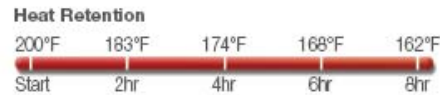

TOP O' THE TABLE

New Products

Cateraide™ End Loader

Now Available!

MY400 Cateraide End Loader

- Contemporary appearance that you don't want to hide
- Ergonomic design lends to stacking, storing and comfortable two-person transportation
- Durable polyethylene with thick foam insulation
- Holds up to six 2-1/2" deep food pans
- Holds multiple size food pans
- Heat resistant to 200° F
- Door removes for easy cleaning
- Built-in seal eliminates gasket
- Accepts casters directly for easy transportation
- NSF Listed

MY410 Cateraide End Loader Dolly

- Holds MY400 End Loader
- 5" Casters; 2 fixed, 2 swivel, 1 with brake

Prod No.	Description	Color	Pack	Cs Wt./Cube	List Price
MY400	Standard End Loader without Casters	03, 08, 101	1	19.00/3.00	566.67 ea
MY410	Dolly for End Loader (Standard Casters)	03	1	24.44/4.33	300.00 ea
MYCK	Standard Caster Kit	N/A	1	27.50/4.65	100.00 ea