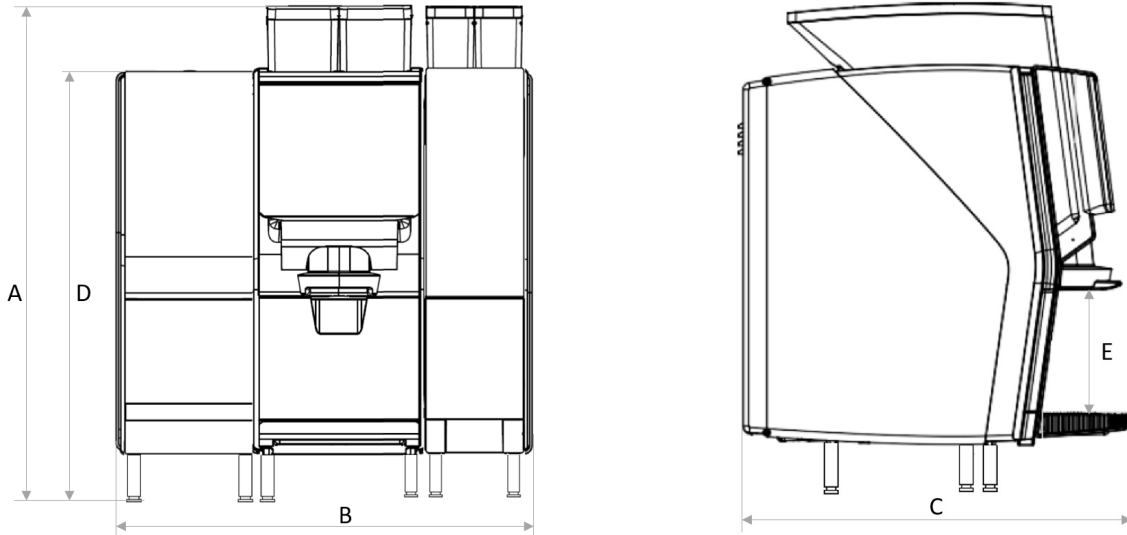

UNITY 1+ ES18 BTB MILK IN US

Models

- UNITY 1+ ES18 BTB MILK IN US

UNITY 1+ ES18 BTB MILK IN US

UNITY 1+ ES18 BTB MILK IN US

Unity1+

- 18gr Espresso brewing system
- 14gr drip coffee brewing system
- 2 Independent conical grinders
- 1 Gal Smartfoam dry/wet frothing system
- Multiple cup sizes
- 10.4" HD touchscreen
- One Touch Cleaning
- 2x 2.2lb coffee bean hoppers
- Dedicated Hot Water dispenser
- 2 canisters for soluble powders
- 100-150 drinks daily
- Weekly Data Consumption
- Adjustable spout for tall cup sizes
- Remote connectivity enabled *
- Compact footprint
- 50 Beverage Recipes (400 parameters)
- 10 Drinks per page
- Cup light
- Cup sensor
- Video Branding
- Separate hot water bypass for Americano and Teas
- iECO Energy Saving system
- Modular design

	A	B	C	D	E	WEIGHT
METRIC	740 mm	555 mm	580 mm	660 mm	80-180 mm	76kg
IMPERIAL	29 in	22 in	23 in	26 in	3-7 in	167lbs

STANDARD FEATURES

COFFEE HOPPERS	2x 2.2lb/1kg
GRINDERS	2
GRINDERS TYPE & MATERIAL	Conical, Stainless Steel
ESPRESSO BREWER	1x 18 gr
DRIP COFFEE BREWER	1x 14gr
SPOUT	Double, adjustable
DEDICATED HOT WATER SPOUT	Yes
HOT WATER BYPASS	Yes
SCREEN SIZE	10.4"
SOLUBLE CANISTERS	2
SOLUBLE VOLUME	2x 3.5l
MILK CAPACITY	3.8l/1Gal
MILK TYPES	1
WASTE BIN	2kg/4.4lb
DRIP TRAY	1/34oz