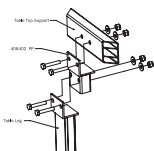

SEATING OPTIONS LEGEND

A	Air
S	Sling
PS	Padded Sling
PS	Padded Seat
C	Cushion
C	Cushion Only
C	Chair with Removable Cushion
M	Metal
U	Umbrella
V	Vintage Wire
W	Welt

HOMECREST LIFT KIT

Use Lift Kit (KIT175) to raise the 37XX series base on all Latitude and Natural Series dining tables an additional 1.75" in height, changing the table height from 27.5" (dining height) to 29.25" (café height) in minutes! See page 95 to order.